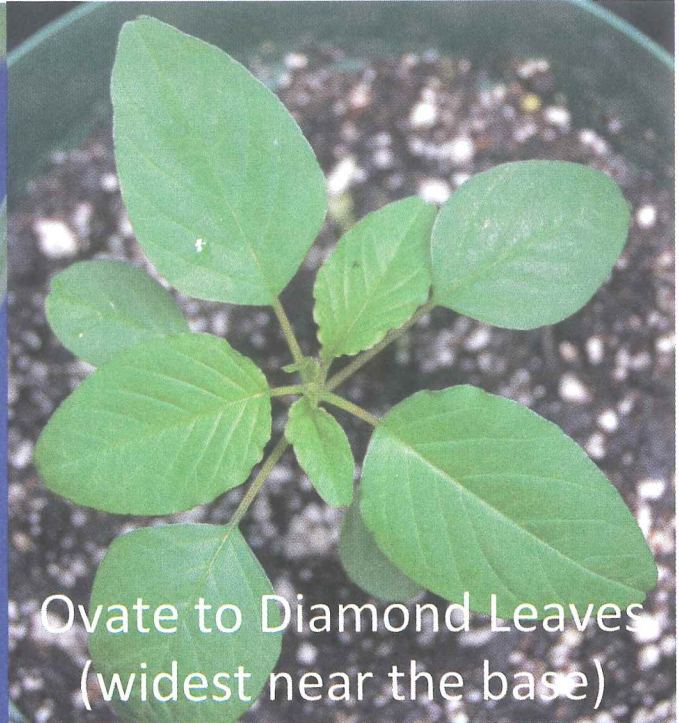

Palmer Amaranth *Amaranthus palmeri*

No Hair on Leaves or Stems

Ovate to Diamond Leaves
(widest near the base)

Long Petioles
(as long or longer than leaf)

Spike Seedhead (very
rough to the touch on
female plants)