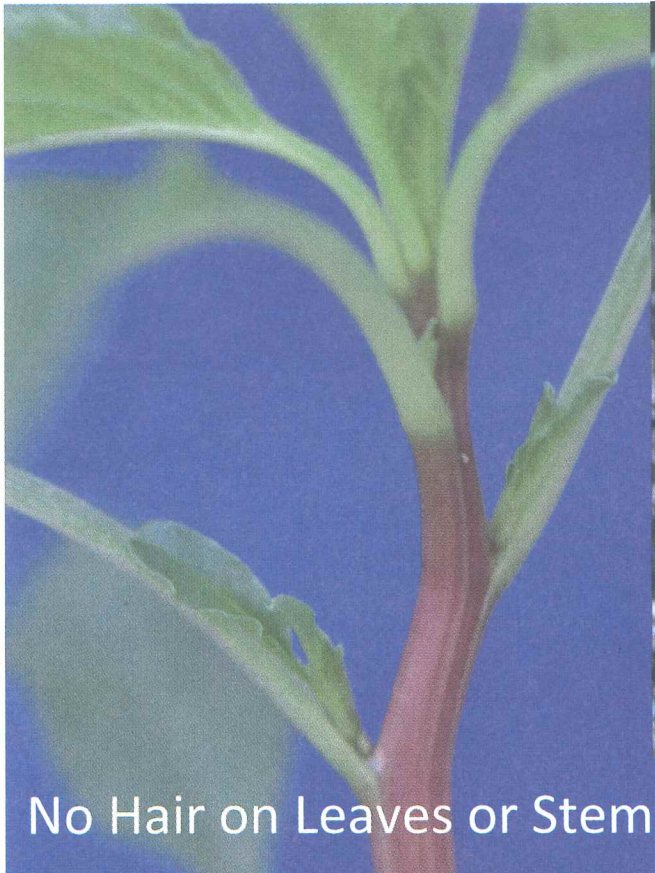

Palmer Amaranth *Amaranthus palmeri*

No Hair on Leaves or Stems

Ovate to Diamond Leaves
(widest near the base)

Long Petioles
(as long or longer than leaf)

Spike Seedhead (very
rough to the touch on
female plants)